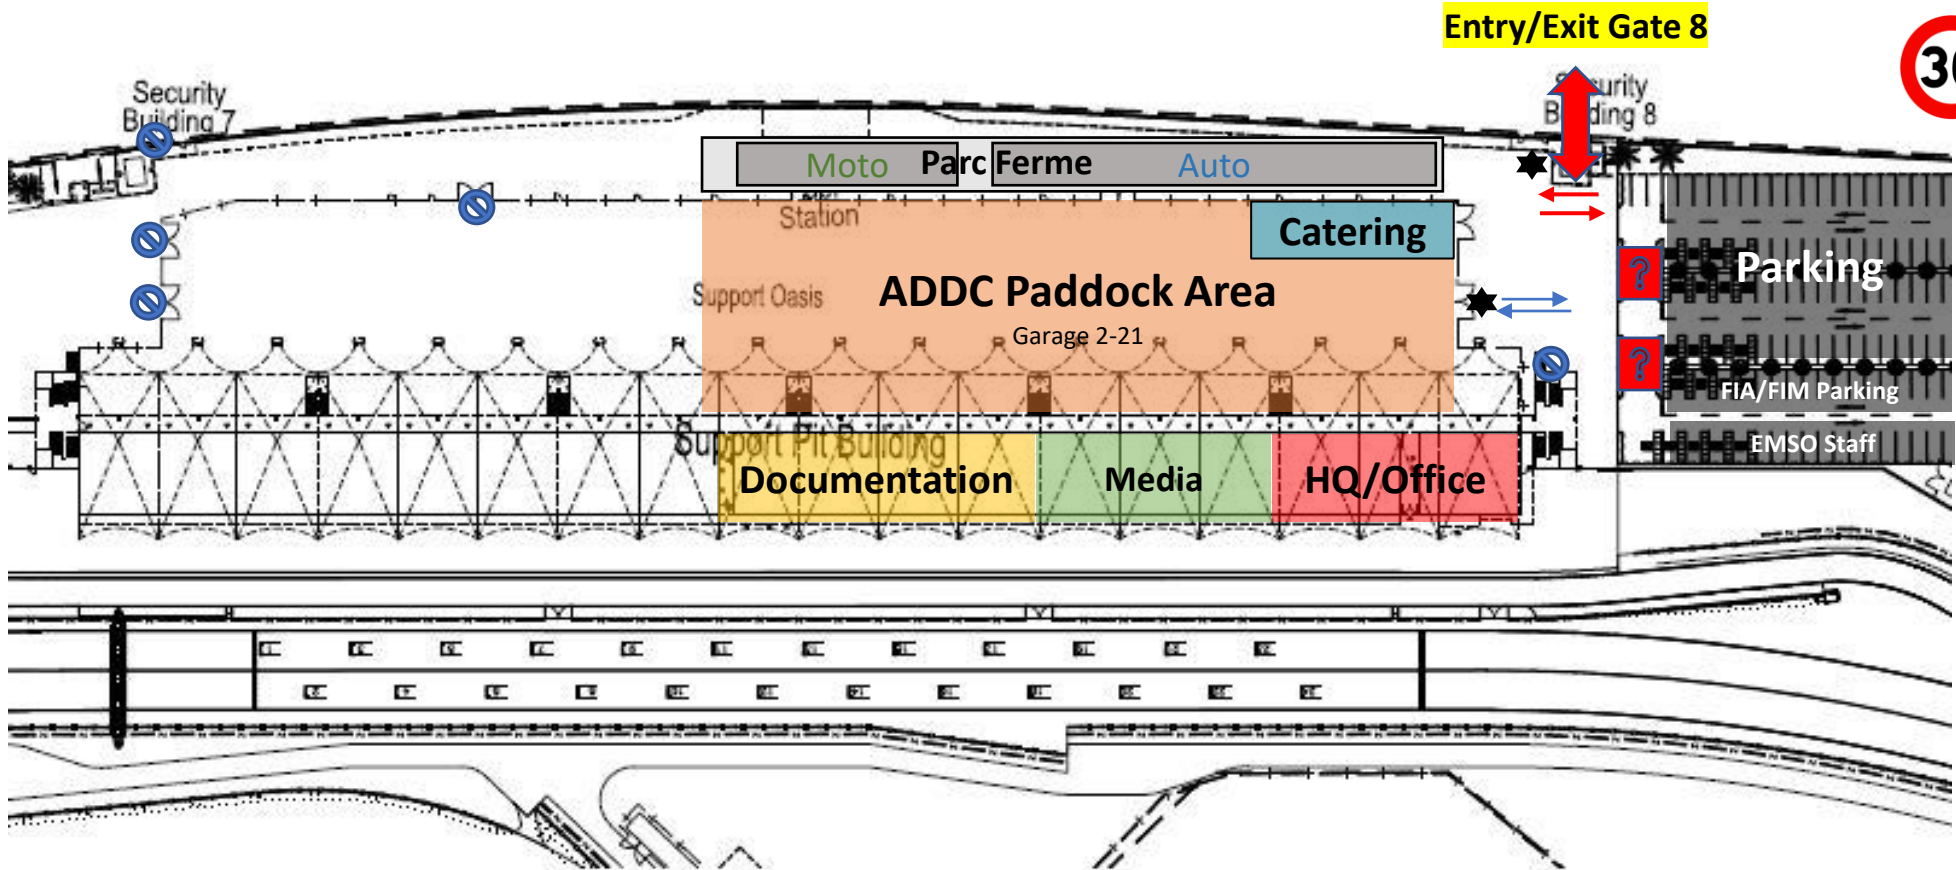

## Entry/Exit Gate 7

NO Entry

Covid Check IN

Entry/ Exit after Registration

Security Check Point

Traffic Flow

Speed Limit

# ABU DHABI DESERT CHALLENGE 2022

YAS Marina Circuit (Support Pit) - March 10<sup>th</sup>

NO Entry

Covid Check IN

Entry/ Exit after Registration

Security Check Point

Traffic Flow

Speed Limit