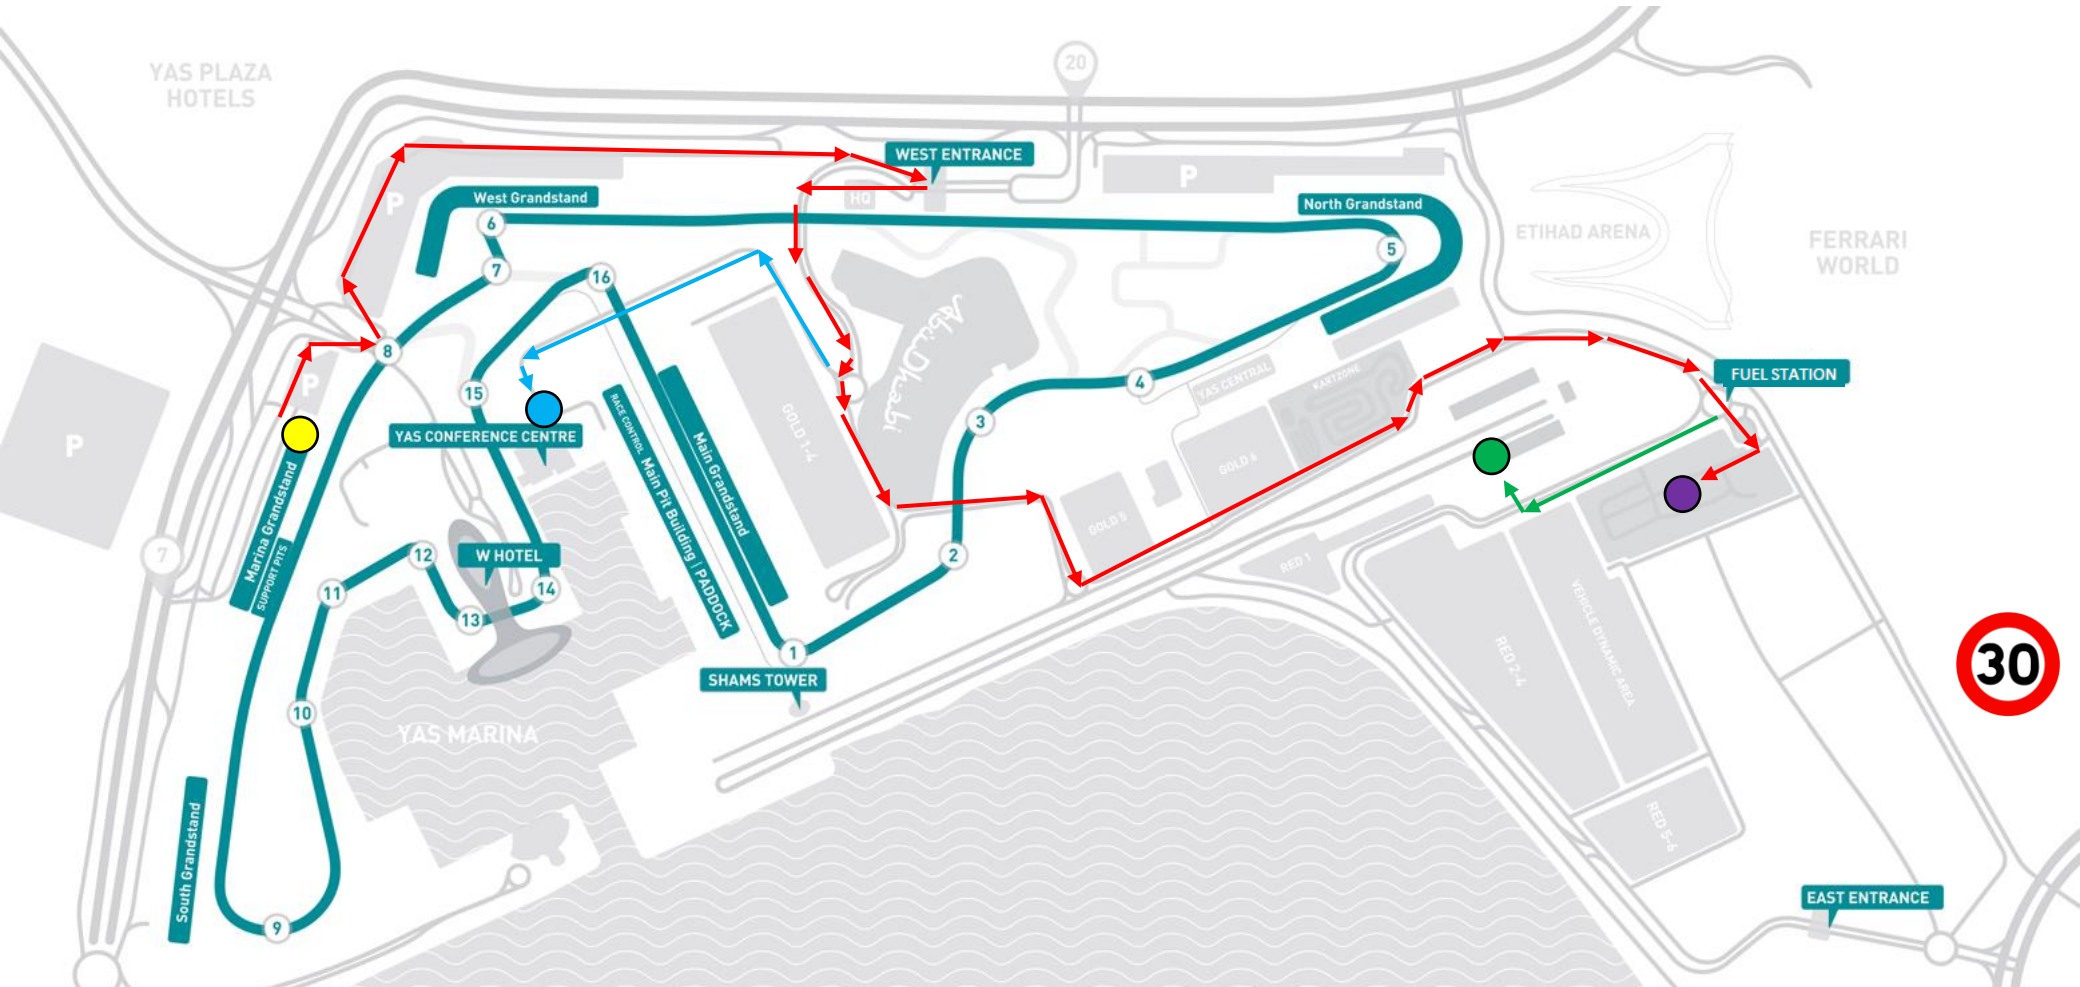

## YAS MARINA CIRCUIT - Overview

	Event Route		ADDC RALLY HQ/ SERVICE PARK		FIM MOTO SCRUTINEERING
	FIM Scrutineering Route		YAS PRESS CONFERENCE CENTRE		FIA AUTO SCRUTINEERING
	YAS CONFERENCE ROUTE				

# ABU DHABI DESERT CHALLENGE 2022

YAS Marina Circuit (Support Pit) - March 1<sup>st</sup> to March 6<sup>th</sup>

## Entry/Exit Gate 7

NO Entry

Covid Check IN

Entry/ Exit after Registration

Security Check Point

Traffic Flow

Speed Limit

# ABU DHABI DESERT CHALLENGE 2022

YAS Marina Circuit (Support Pit) - March 10<sup>th</sup>

NO Entry

Covid Check IN

Entry/ Exit after Registration

Security Check Point

Traffic Flow

Speed Limit