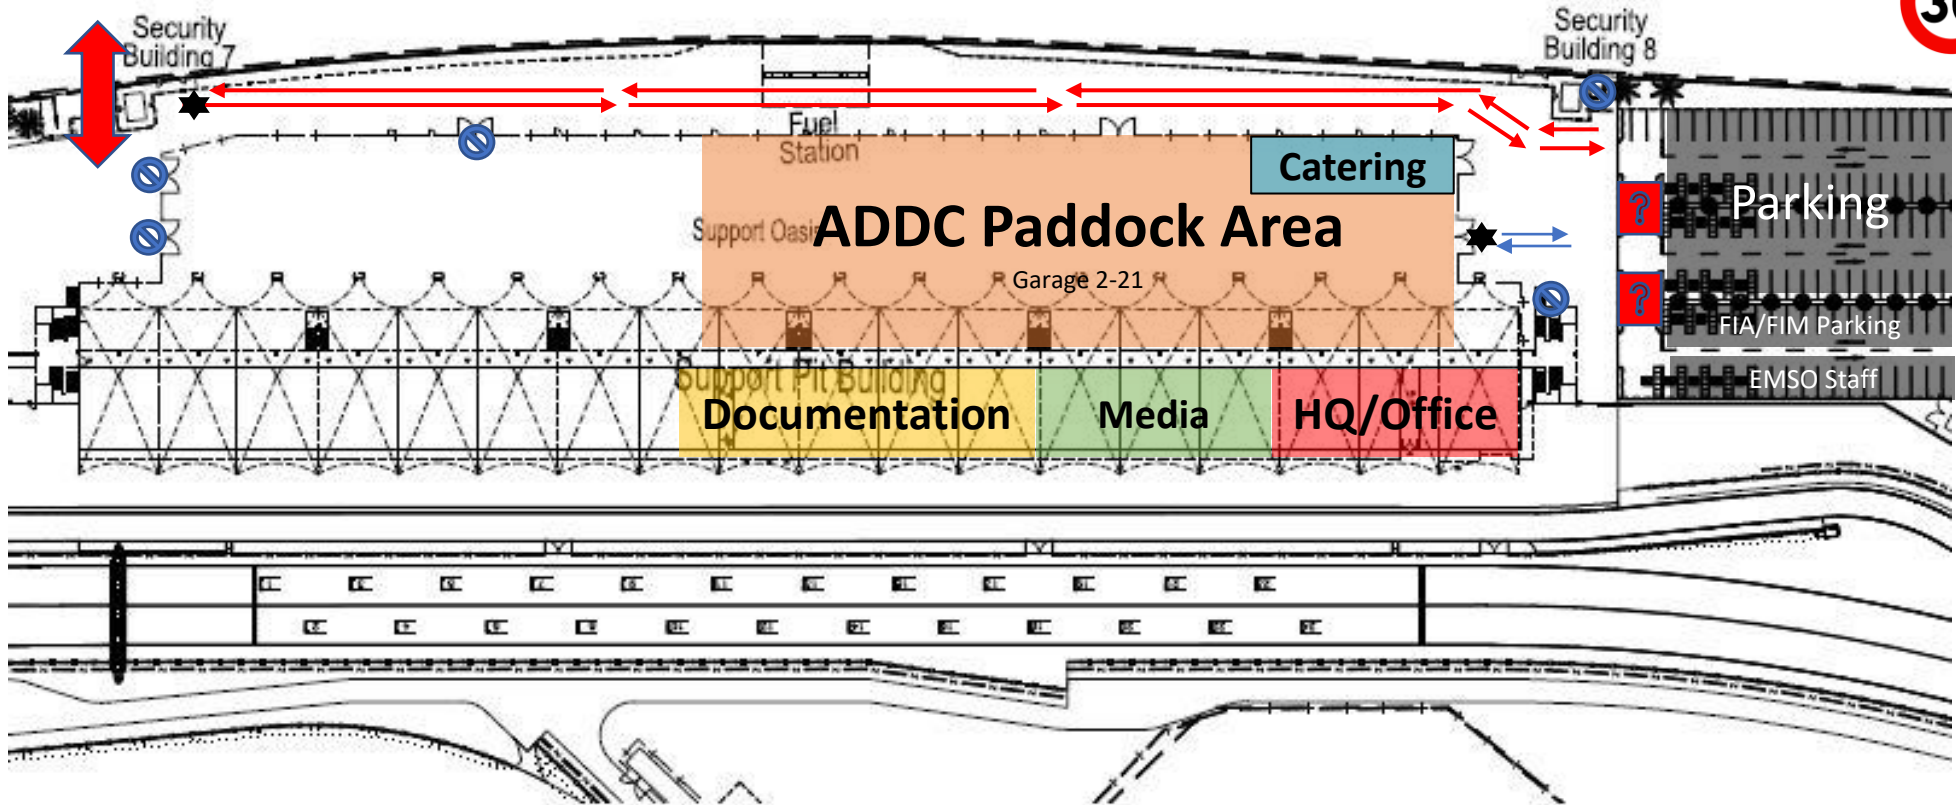

# ABU DHABI DESERT CHALLENGE 2022

YAS Marina Circuit (Support Pit) - March 1<sup>st</sup> to March 6<sup>th</sup>

## Entry/Exit Gate 7

NO Entry

Covid Check IN

Entry/ Exit after Registration

Security Check Point

Traffic Flow

Speed Limit

# ABU DHABI DESERT CHALLENGE 2022

YAS Marina Circuit (Support Pit) - March 10<sup>th</sup>

NO Entry

Covid Check IN

Entry/ Exit after Registration

Security Check Point

Traffic Flow

Speed Limit