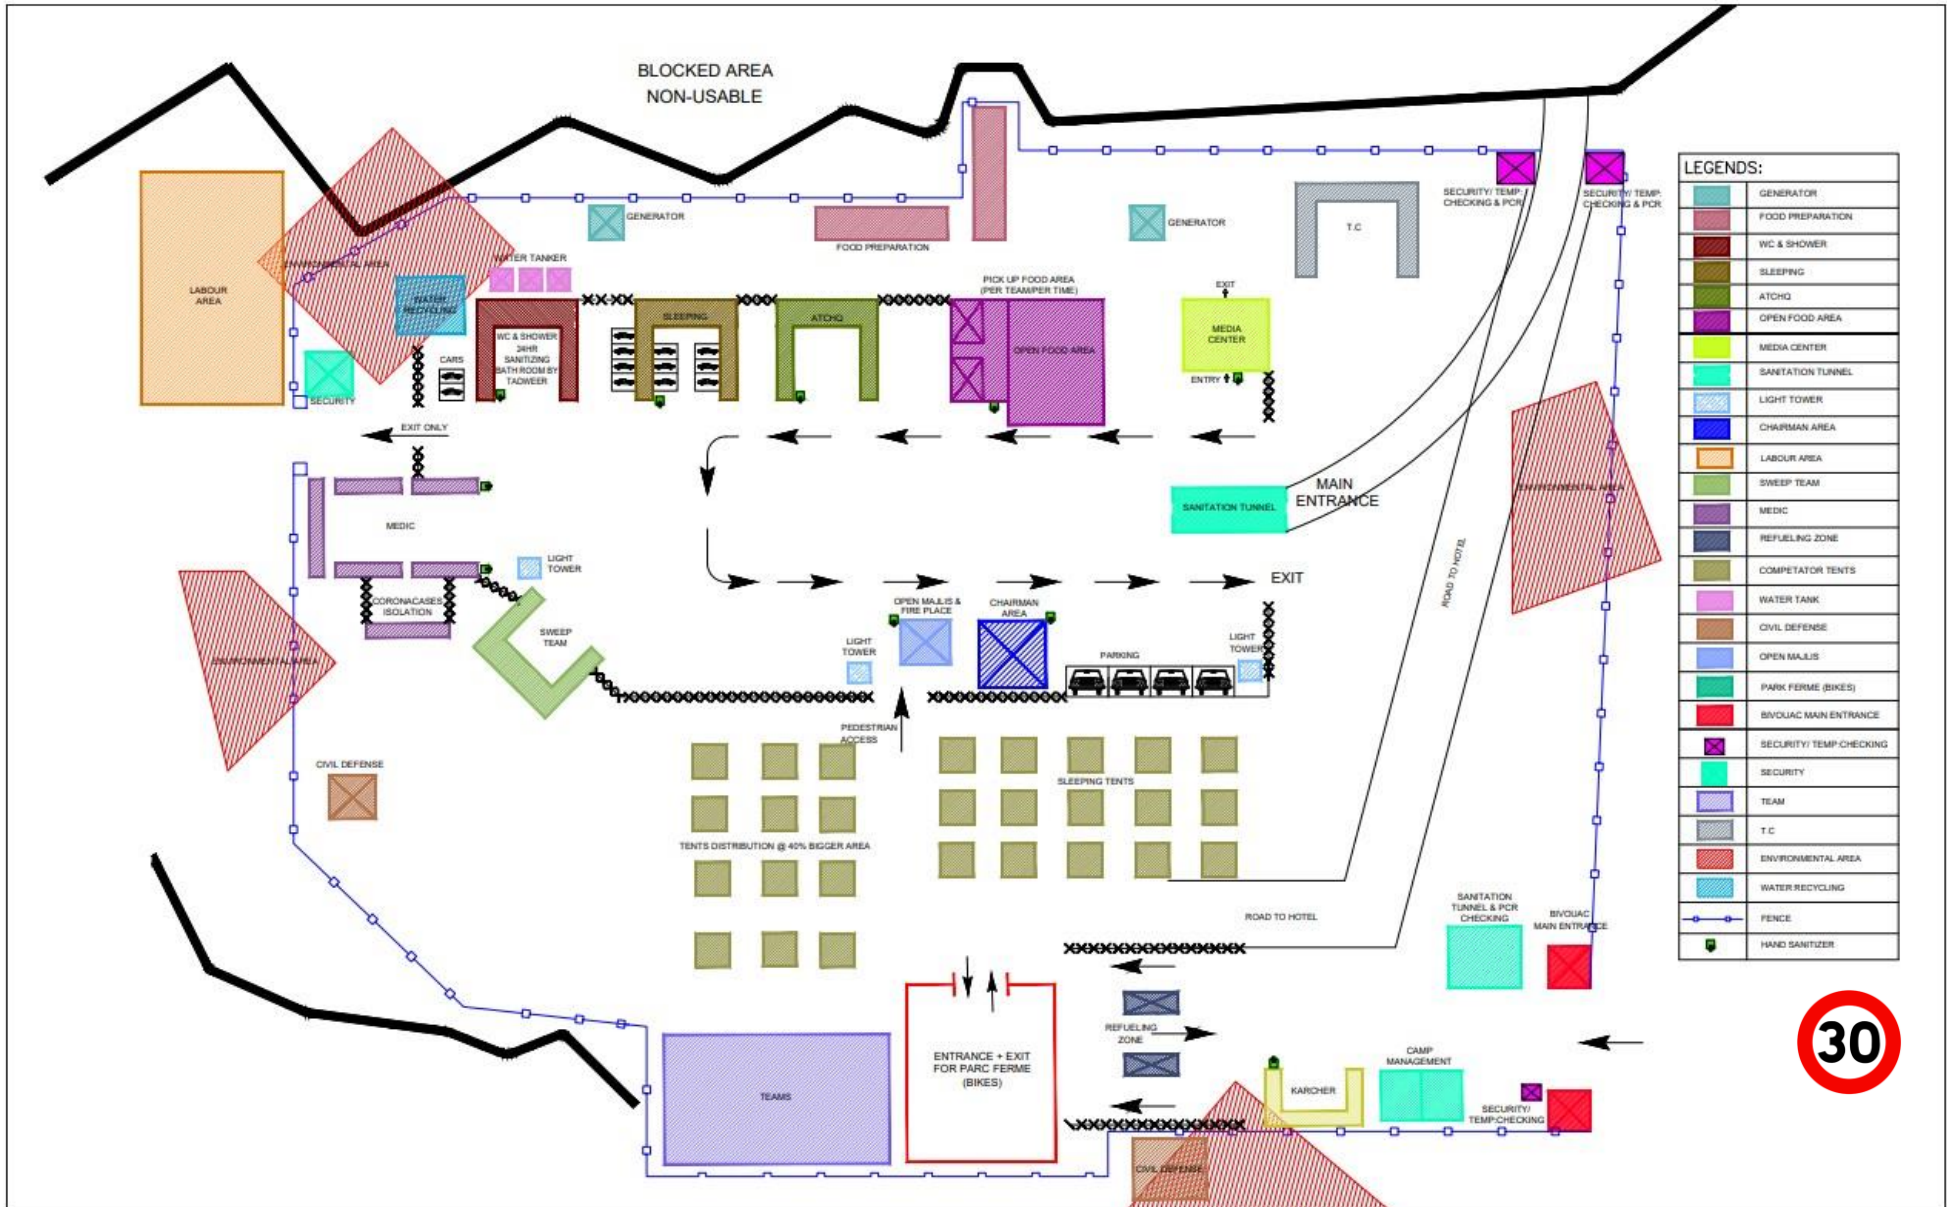

# ABU DHABI DESERT CHALLENGE 2022

YAS Marina Circuit (Support Pit) - March 1<sup>st</sup> to March 6<sup>th</sup>

## Entry/Exit Gate 7

NO Entry

Covid Check IN

Entry/ Exit after Registration

Security Check Point

Traffic Flow

Speed Limit

# ABU DHABI DESERT CHALLENGE 2022

Bivoauc Map - March 6<sup>th</sup> – 10<sup>th</sup>

# ABU DHABI DESERT CHALLENGE 2022

YAS Marina Circuit (Support Pit) - March 10<sup>th</sup>

NO Entry

Covid Check IN

Entry/ Exit after Registration

Security Check Point

Traffic Flow

Speed Limit