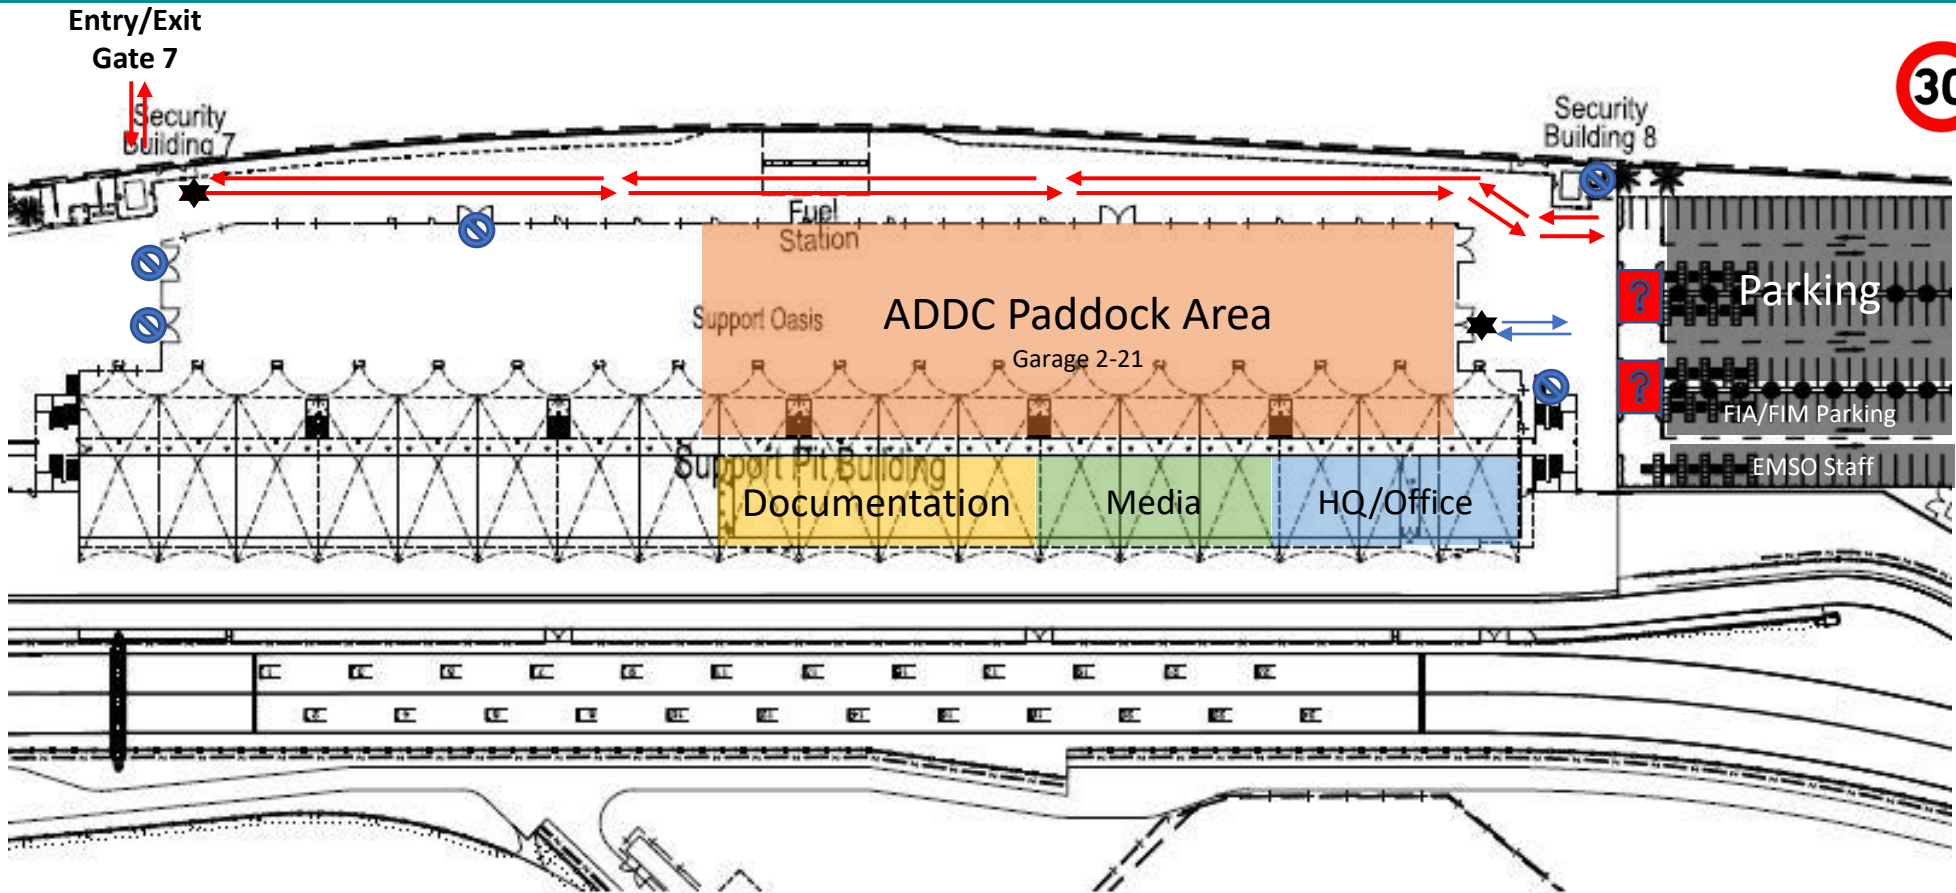

# ABU DHABI DESERT CHALLENGE 2021

	Event Route		ADDC RALLY HQ/ SERVICE PARK		FIM MOTO SCRUTINEERING		Ceremonial Finish
	FIM Scrutineering Route		YAS PRESS CONFERENCE CENTRE		FIA AUTO SCRUTINEERING		Ceremonial Finish Route
	YAS CONFERENCE ROUTE						

# ABU DHABI DESERT CHALLENGE 2021

YMC Over view Map **October 31<sup>st</sup> – November 7<sup>th</sup>**

NO Entry

Covid Check IN

Entry/ Exit after Registration Security Check Point

Traffic Flow

Speed Limit (KPH)

# ABU DHABI DESERT CHALLENGE 2021

Bivouac Over view Map **November 7<sup>th</sup> – 10<sup>th</sup>**

# ABU DHABI DESERT CHALLENGE 2021

YMC Over view Map **November 11<sup>th</sup>**

NO Entry

Covid Check IN

Entry/ Exit after Registration Security Check Point

Traffic Flow

Speed Limit (KPH)