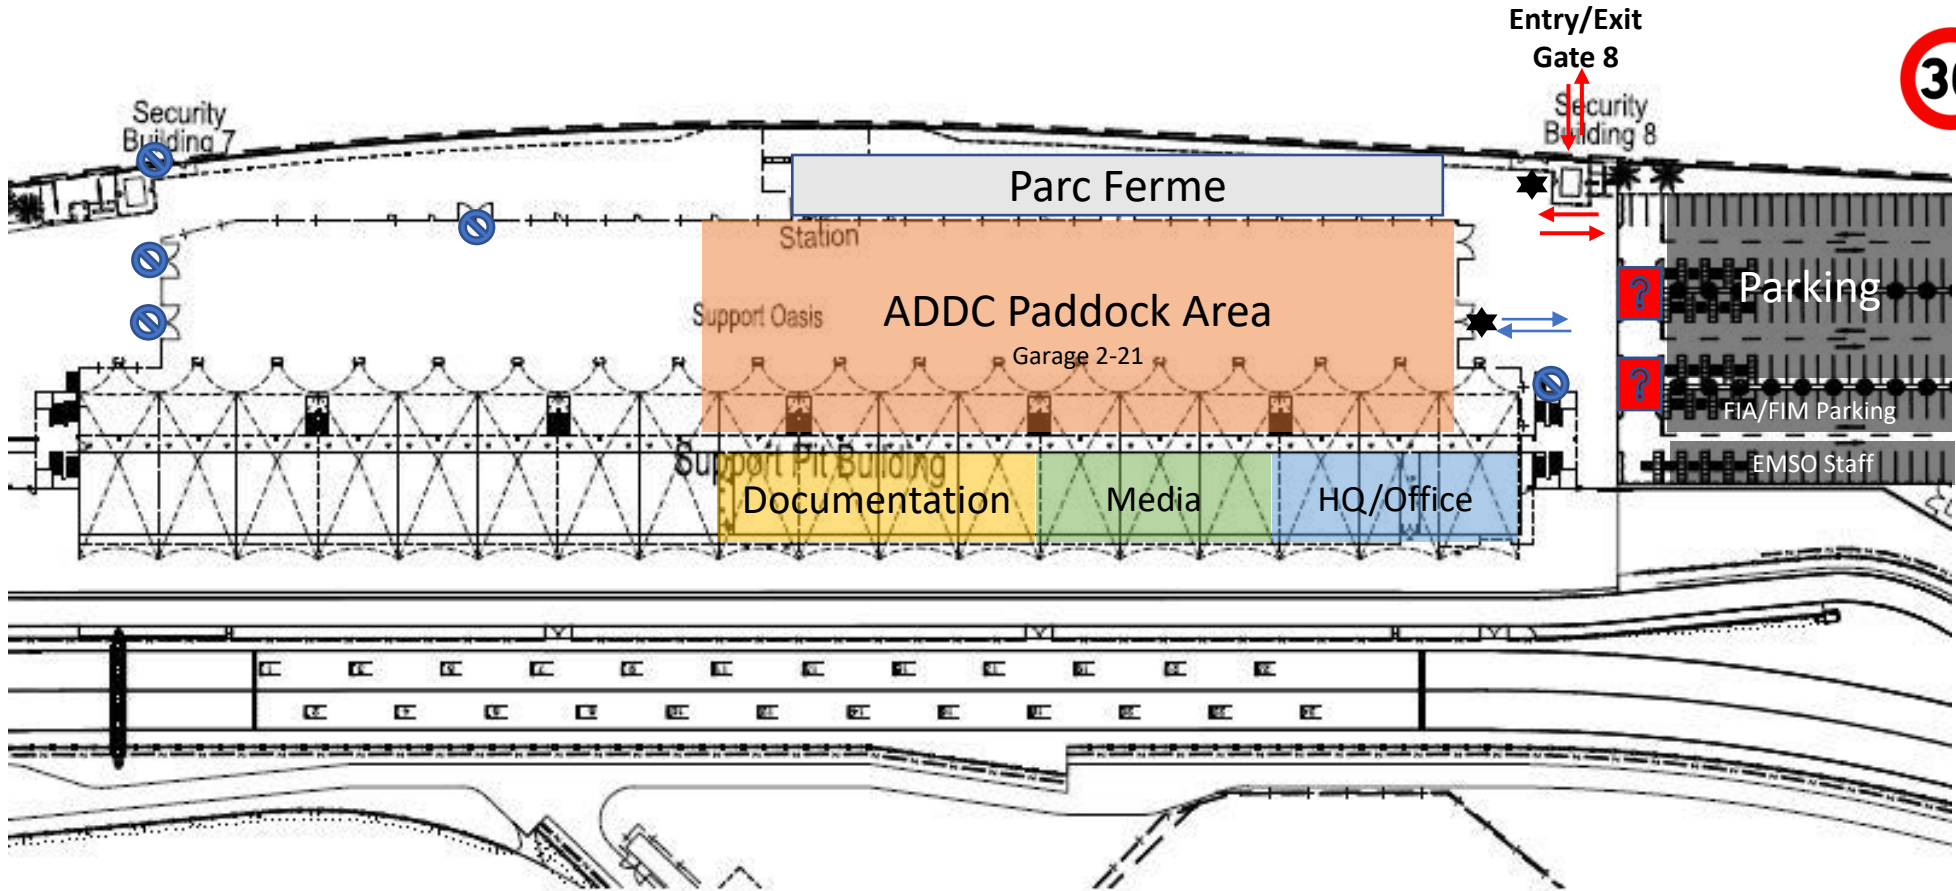

# ABU DHABI DESERT CHALLENGE 2021

YMC Over view Map **October 31<sup>st</sup> – November 7<sup>th</sup>**

NO Entry

Covid Check IN

Entry/ Exit after Registration Security Check Point

Traffic Flow

Speed Limit (KPH)

# ABU DHABI DESERT CHALLENGE 2021

Bivouac Over view Map **November 7<sup>th</sup> – 10<sup>th</sup>**

# ABU DHABI DESERT CHALLENGE 2021

YMC Over view Map **November 11<sup>th</sup>**

NO Entry

Covid Check IN

Entry/ Exit after Registration Security Check Point

Traffic Flow

Speed Limit (KPH)