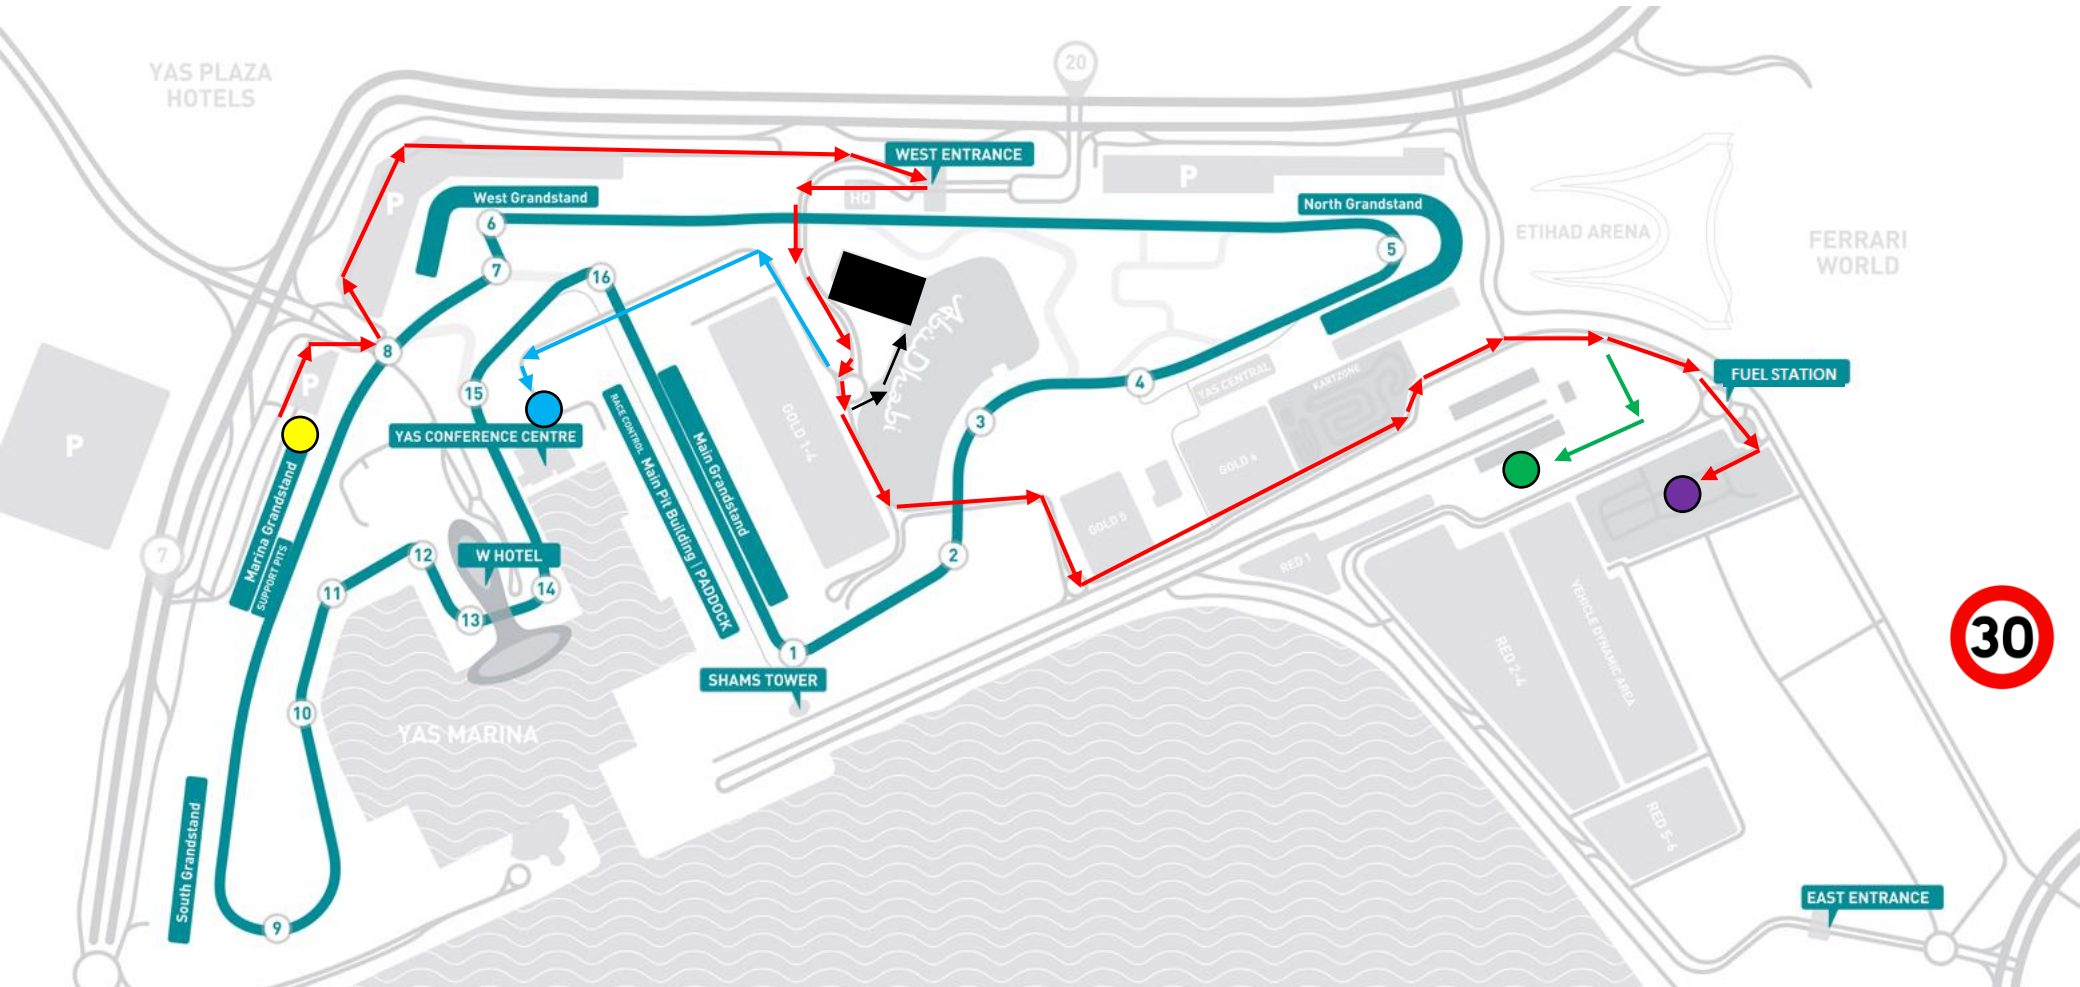

# ABU DHABI DESERT CHALLENGE 2021

	Event Route		ADDC RALLY HQ/ SERVICE PARK		FIM MOTO SCRUTINEERING		Ceremonial Finish
	FIM Scrutineering Route		YAS PRESS CONFERENCE CENTRE		FIA AUTO SCRUTINEERING		Ceremonial Finish Route
	YAS CONFERENCE ROUTE						

# ABU DHABI DESERT CHALLENGE 2021

YMC Over view Map **October 31<sup>st</sup> – November 7<sup>th</sup>**

NO Entry

Covid Check IN

Entry/ Exit after Registration Security Check Point

Traffic Flow

Speed Limit (KPH)

# ABU DHABI DESERT CHALLENGE 2021

Bivouac Over view Map **November 7<sup>th</sup> – 10<sup>th</sup>**

# ABU DHABI DESERT CHALLENGE 2021

YMC Over view Map **November 11<sup>th</sup>**

NO Entry

Covid Check IN

Entry/ Exit after Registration Security Check Point

Traffic Flow

Speed Limit (KPH)